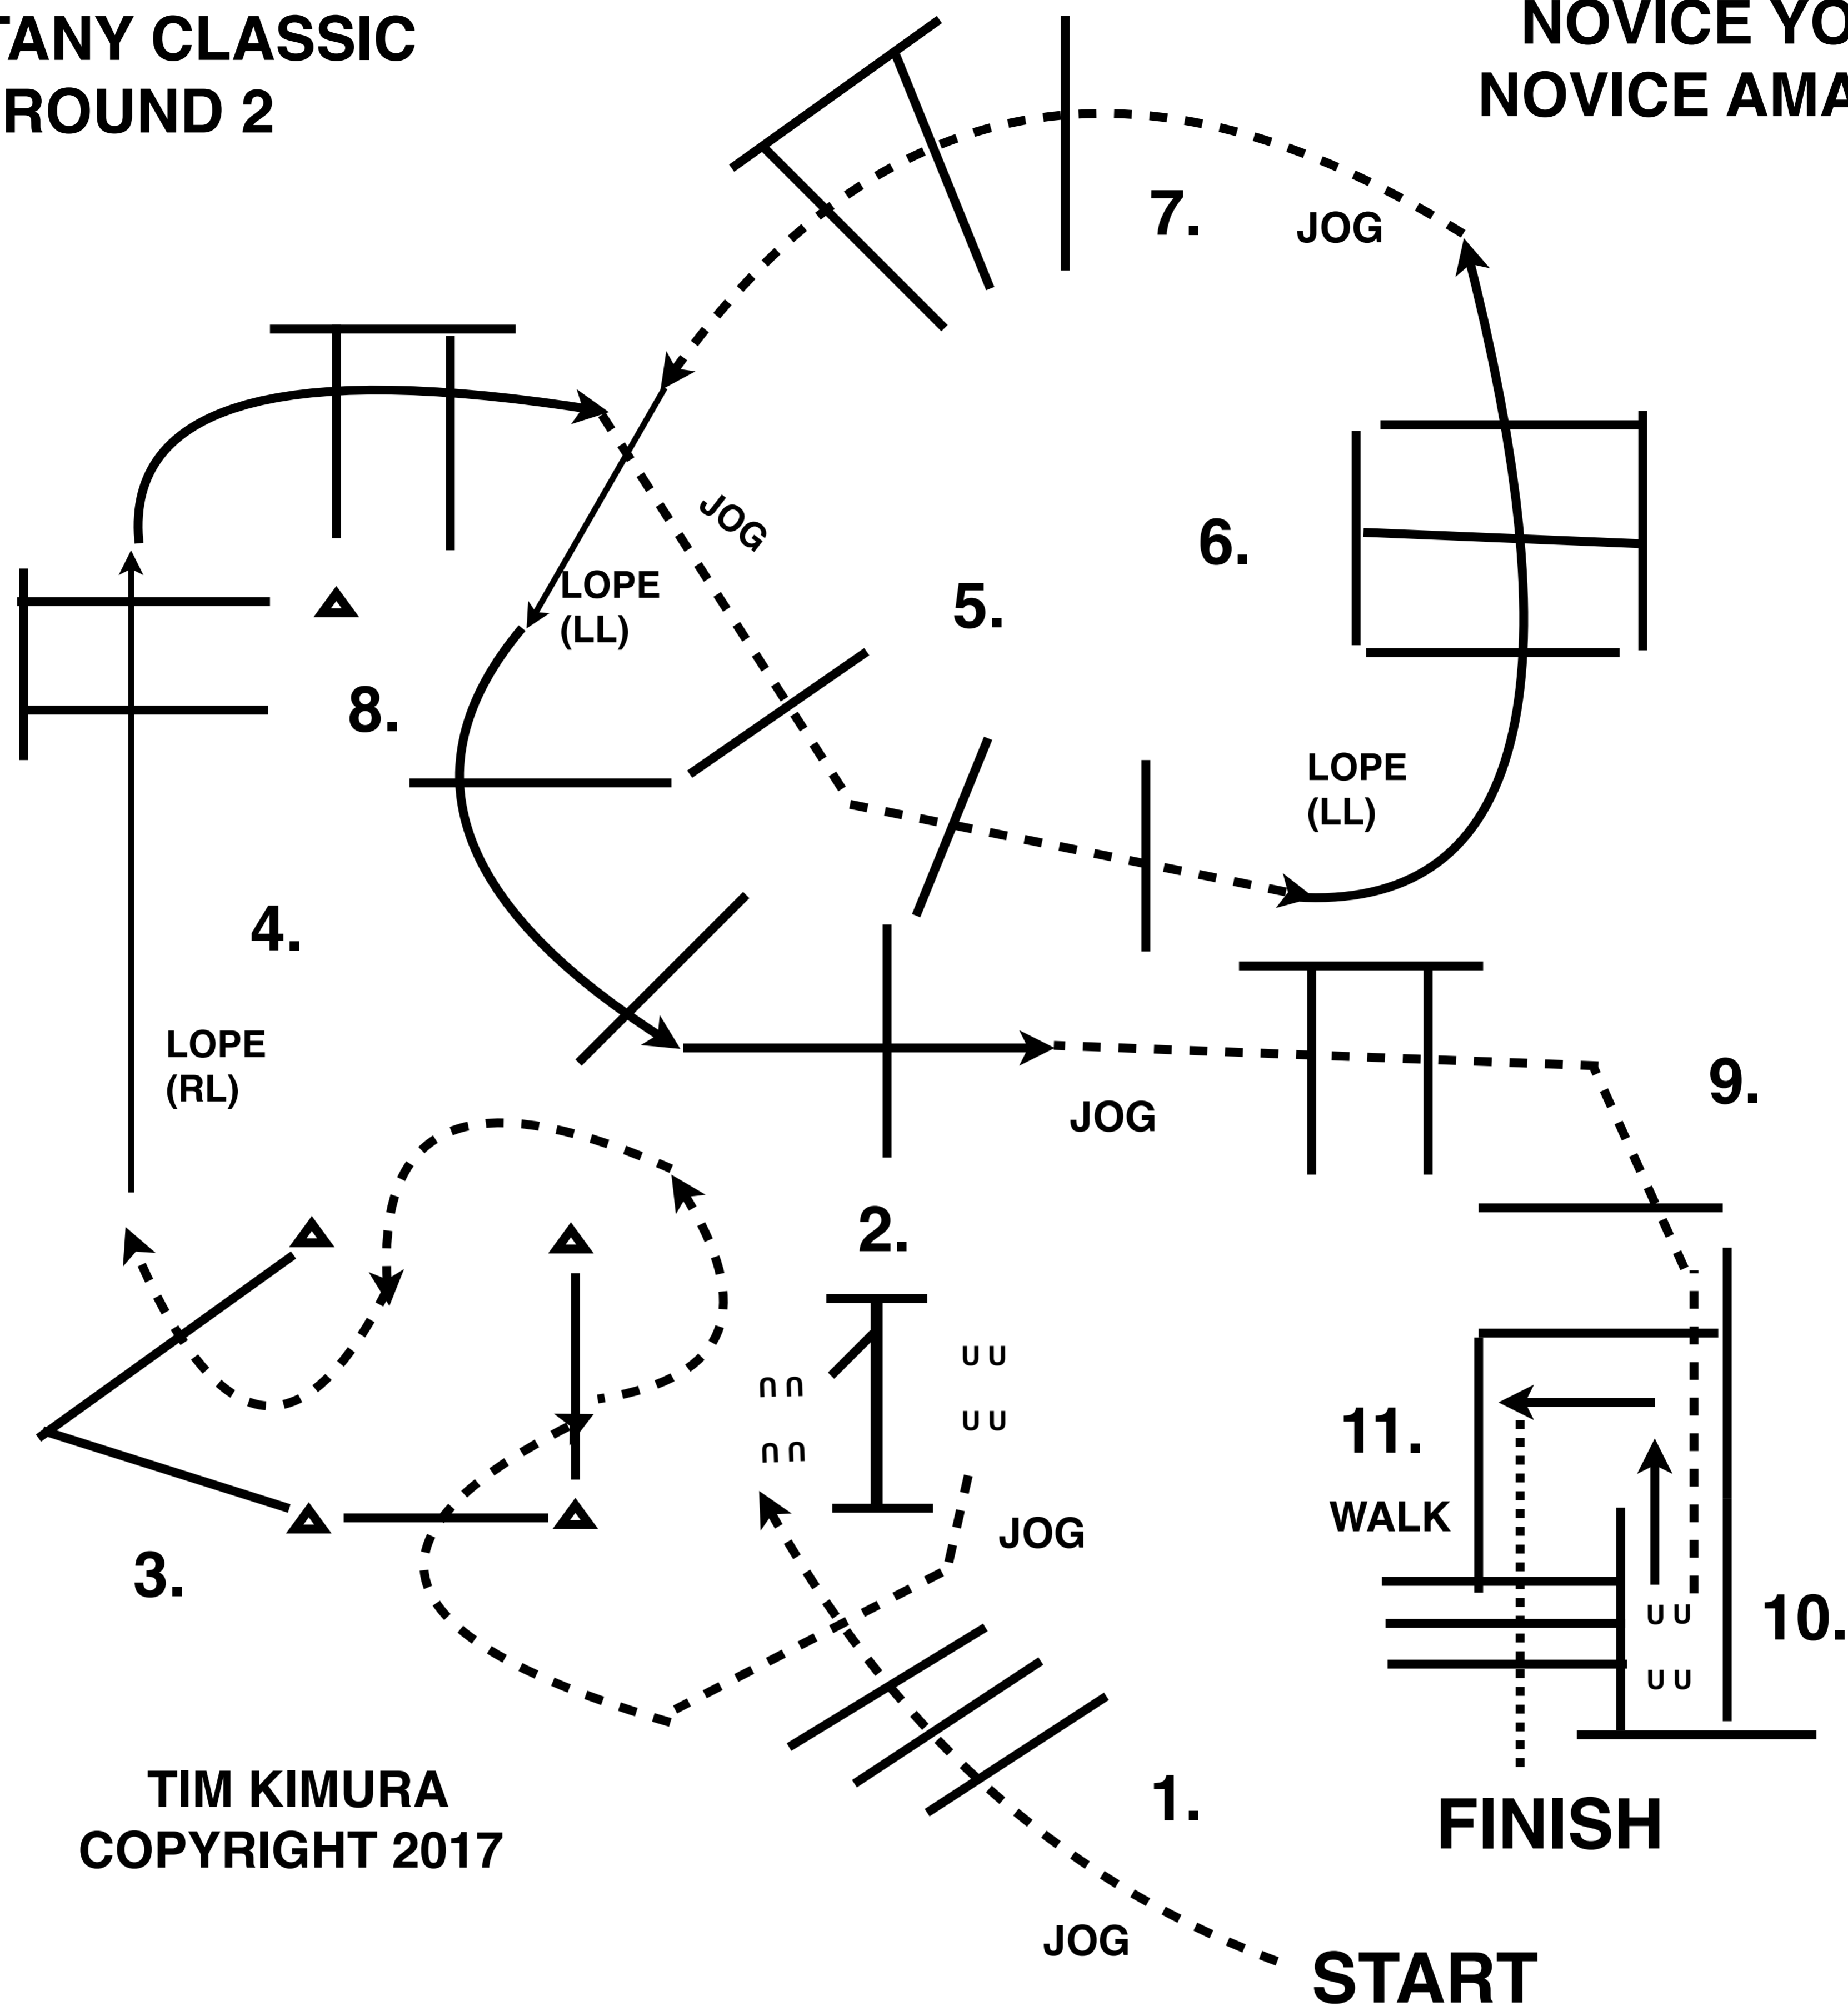

2017 PQHA
NITTANY CLASSIC
ROUND 2

GREEN
NOVICE YOUTH
NOVICE AMATEUR

1. JOG OVER POELES, JOG UP TO GATE.
2. GATE: RH PUSH OPEN AND RIDE THRU AND CLOSE GATE.
3. JOG OVER POLES, JOG AROUND CONES.
4. LOPE OVER POLES (RL)
5. BREAK TO THE JOG, JOG OVER POLES..
6. LOPE OVER POLES (LL).
7. BREAK TO THE JOG, THEN JOG OVER POLES.
8. LOPE OVER POLES (LL).
9. BREAK TO THE JOG, JOG OVER POLES, JOG INTO CHUTE.
10. BACK STRAIGHT, THEN SIDE PASTO THE RIGHT
11. WALK OUT CHUTE, WALK OVER POLES.